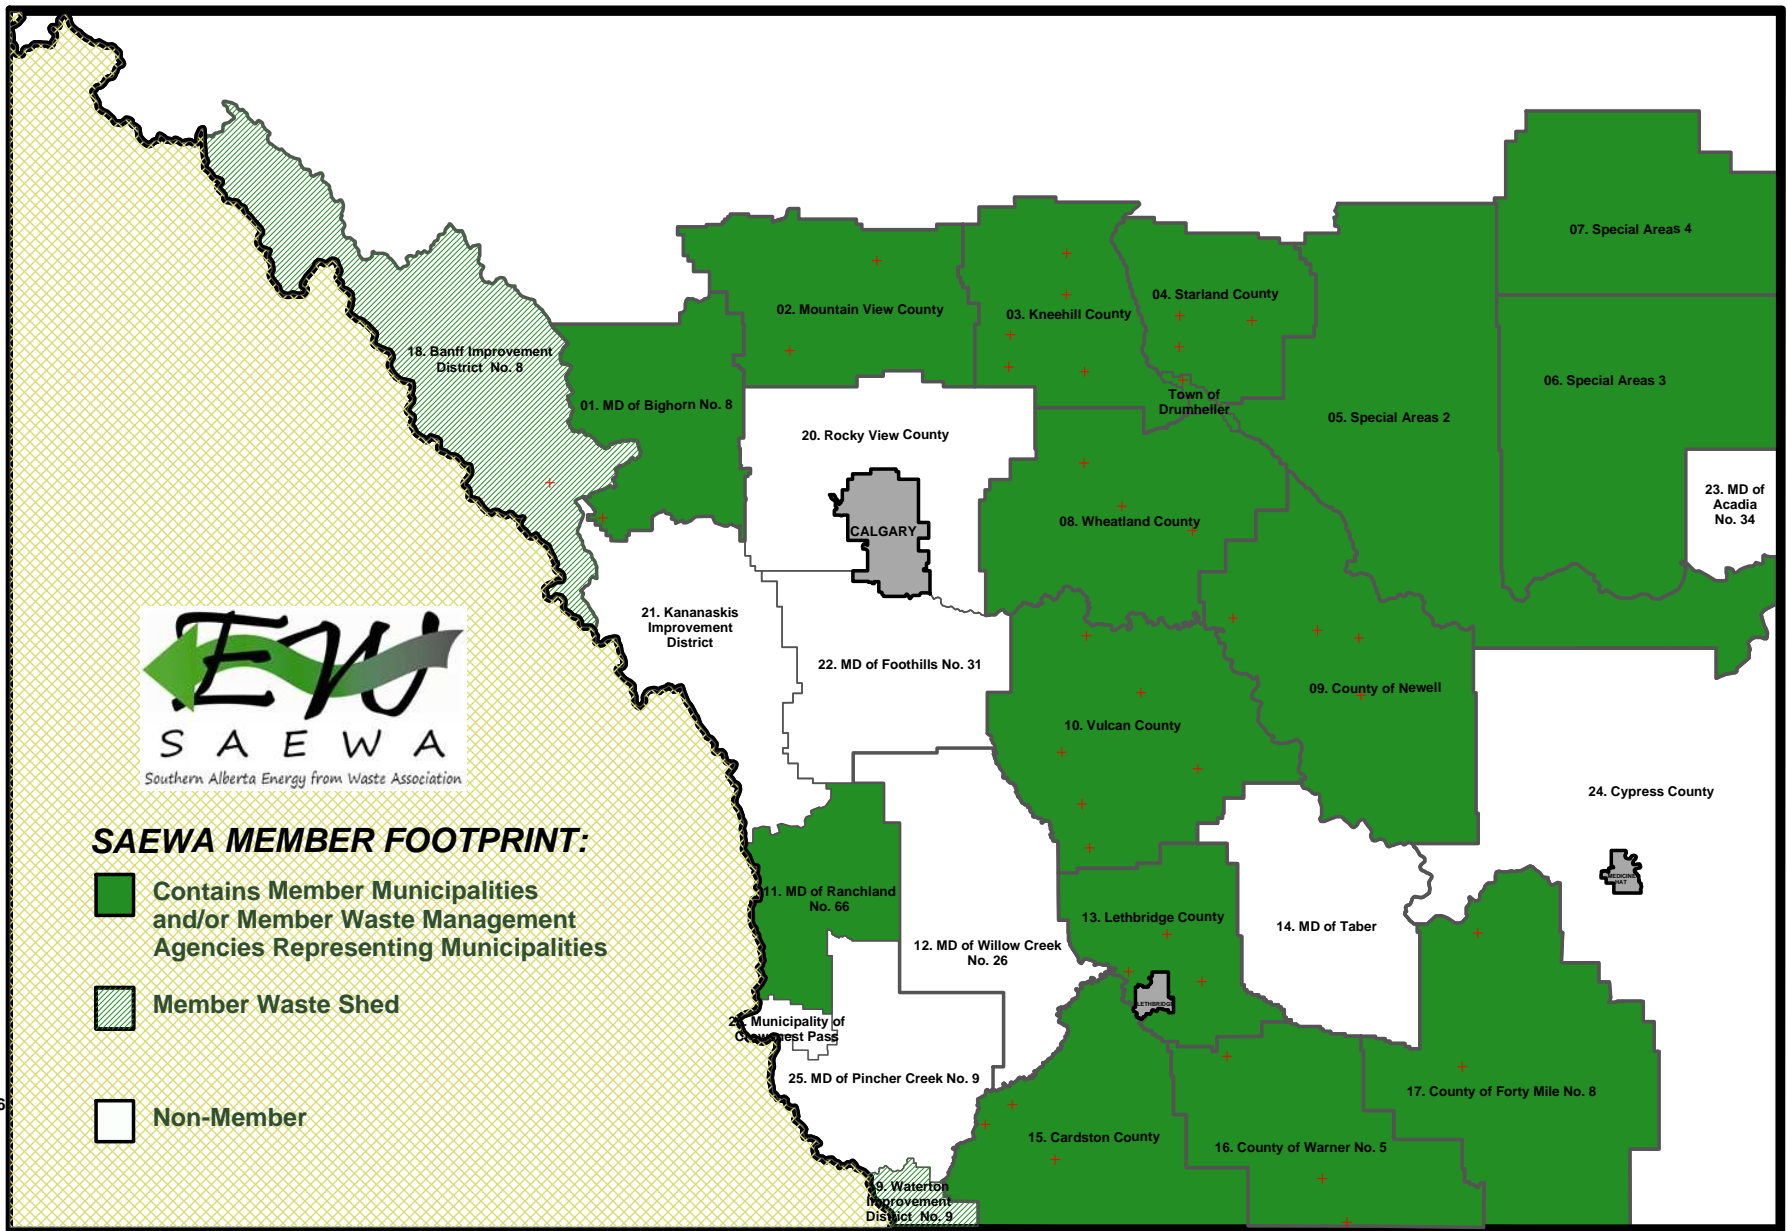

01. MD of Bighorn No. 8
 - MD of Bighorn No. 8
 - Town of Canmore

02. Mountain View County
 - Mountain View County
 - Town of Olds
 - Village of Cremona

03. Kneehill County
 - Kneehill County
 - Town of Three Hills
 - Town of Trochu
 - Village of Acme
 - Village of Carbon
 - Village of Linden

10. Vulcan County
 - Vulcan County
 - Village of Champion
 - Village of Arrowwood
 - Village of Carmangay
 - Village of Lomond

11. MD of Ranchland No. 66
 - MD of Ranchlands No. 66

12. MD of Willow Creek No. 26

16. County of Warner No. 5
 - Village of Coutts
 - Town of Milk River
 - Village of Stirling

17. County of Forty Mile No. 8
 - North Half of County of Forty Mile
 - Town of Bow Island
 - South Half of County of Forty Mile
 - Village of Foremost

25. MD of Pincher Creek No. 9

26. Municipality of Crowsnest Pass

Town of Drumheller

SAEWA MEMBER FOOTPRINT:

- Contains Member Municipalities and/or Member Waste Management Agencies Representing Municipalities
- Member Waste Shed
- Non-Member